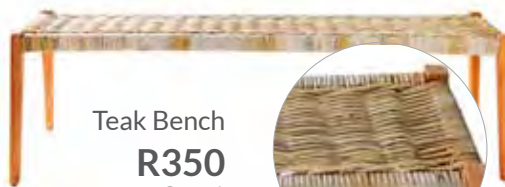

Rattan Steel Bench | Qty: 2
R350

Palm Chair
R350
Qty: 4

Seagrass
Ottoman
R200
Qty: 4

Chair
Natural
R120
Qty: 2

Teak Bench
R350
Qty: 1

Teak
Woven
Chair **R450**
Qty: 4

Buttonged Steel Leg Stone **R450**
Size: 1.2m (L) x 1m (W) x 45cm (H) Qty: 2