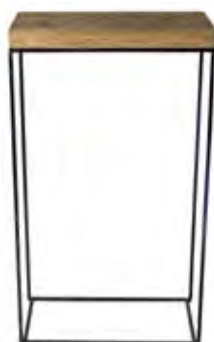

Wood Top Cocktail Table
Size: 60cm x 30cm (W) x 1.0m (H)

R200
Qty: 6