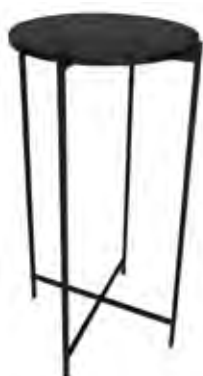

Round Wood Top Foldable Cocktail Table
Size: 50cm (W) x 1.0m (H)