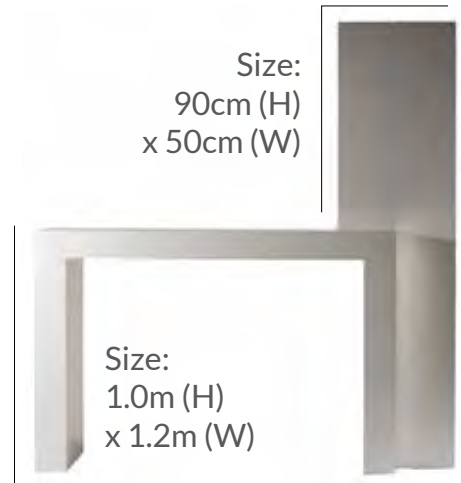

R750

BACKDROPS & WALLSCREENS

Plain Wall Screens

R650

Size:

0.8m (W) x 2.4m (H)

Qty: 8

0.8m (W) x 2.7m (H)

Qty: 10

Paneled Wall
Screens

R750

Size:

0.8m (W) x 2.7m (H)

Qty: 10

STRUCTURES

KINDLY ENQUIRE FOR COLOUR, SETUP, AND CUSTOMISATION OPTIONS.

STRUCTURES

Steel Frame Shelf / Qty: 5 **R1 200**
 Size: 1.2m (L) x 2.0m (H) x 22cm (W)

Champagne Wall / Qty: 3 **R1 000**
 Size: 2.4m (H) x 1.2m (W)
 Signage Area: 1.2m x 30cm

Registration Desk
 With Side Panel / Qty: 11 **R280**
 Desk Only / Qty: 11 **R220**