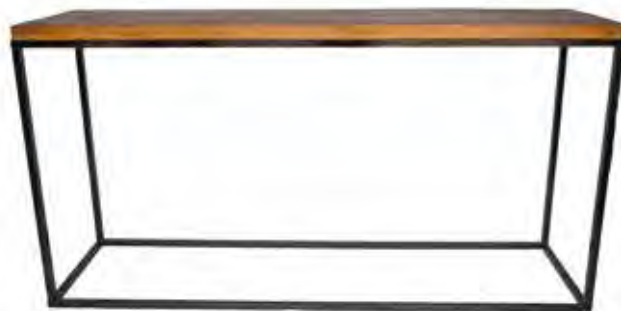

Wood Top Cocktail Counter Black Frame
Size: 2m (L) x 40cm (W) x 1.0m (H)
R380
Qty: 8