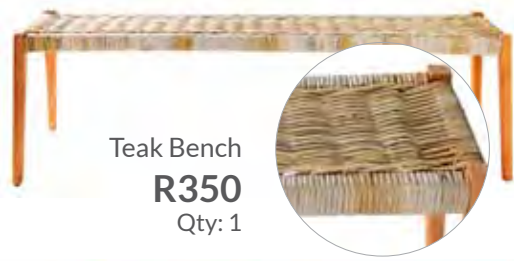

Velvet Petal
Chair Ivory
R350
Qty: 2