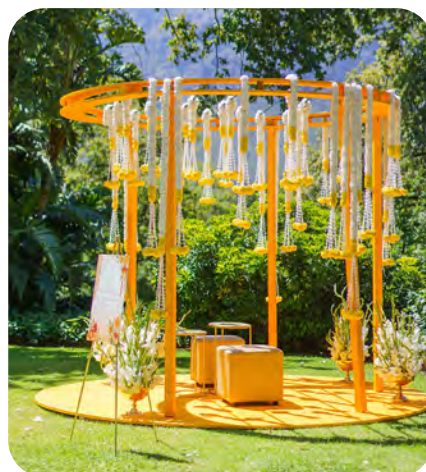

Round Cabana **R1 200**
Size: 3.5m Diameter x 2.4m (H)