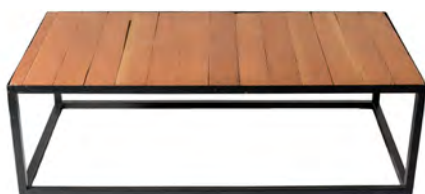

Rectangular Coffee Table Wood Top **R150**
Qty: 5
Size: 1.5m (L) x 60cm (W) x 48cm (H)