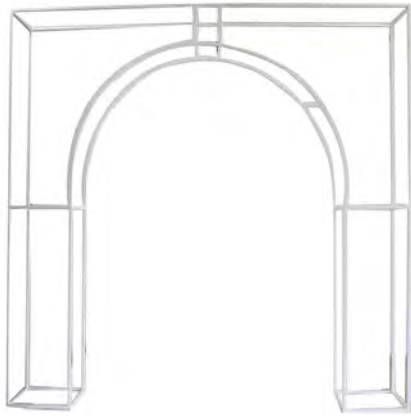

ARCHES
& CABANAS

NOT AVAILABLE FOR OWN COLLECTION OR DROP & GO SERVICE

ARCHES

Circle Arch
Size: 2.0m in diameter

R750
Qty: 1

Wrought Iron Arch
Size: 1.5m (W) x 2.6m (H)

R500
Qty: 1

Pointed Arch
Size: 1.6m (W) x 2.55m (H)

R850
Qty: 1

Diamond Arch
Size: 2.15m (W) x 2.2m (H)

R850
Qty: 1

Double Circular Arch
Size: 2.4m in diameter

R1 050
Qty: 1

Wooden Geo Arch
Size: 2.4m (W) x 2.0m (H)

R750
Qty: 2

Wooden Arch
Size: 1.7m (W) x 2.5m (H)

R500
Qty: 1

Bent Wood Arch
Size: 2.5m (H)

R850
Qty: 1

White Wood Arch
Size: 1.65m (W) x 2.45m (H)

R500
Qty: 1

ARCHES

XL Arch **R2 300**
Size: 3.0m x 3.0m x 0.5m Qty: 2

Steel Arched Trio **R1 000**
Size: 2.2m x 2.4m Qty: 2

Steel Arched Trio **R1 500**
Size: 2.6m x 2.4m Qty: 1

CABANAS

White Gazebo **R1 850**
with Draping (incl. Floor)
Size: 2.4m (L) x 2.4m (W) x 2.6m (H)

White Steel Gazebo **R1 850**
with Draping (incl. Floor)
Size: 2.4m (L) x 2.4m (W) x 2.6m (H)