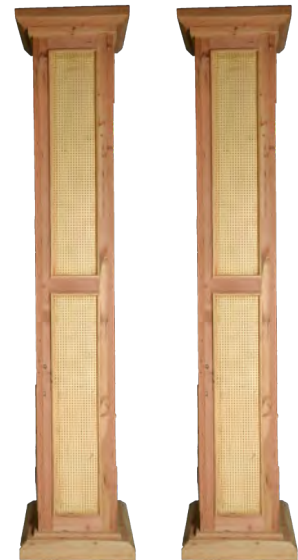

STRUCTURES

Steel Frame Shelf / Qty: 5 **R1 200**
 Size: 1.2m (L) x 2.0m (H) x 22cm (W)

Champagne Wall / Qty: 3 **R1 000**
 Size: 2.4m (H) x 1.2m (W)
 Signage Area: 1.2m x 30cm

Registration Desk
 With Side Panel / Qty: 11 **R280**
 Desk Only / Qty: 11 **R220**

Modern Champagne Wall **R1 450**
 Size: 2.0m (H) x 2.7m (W)
 Signage Area: 2.0m x 90cm

Fortune Cookie Wall **R1 200**
 Size: 1.8m (H) x 1.1m (W)

Oak Pillars **R1 200**
 Size: 2.5m (H) x 40cm (W)
 Qty: 4