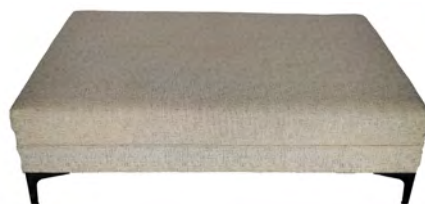

Chair
Natural **R120**
Qty: 2

Rattan Steel Bench | Qty: 2
R350

Seagrass
Ottoman **R200**
Qty: 4

Buttressed Steel Leg Stone
Size: 1.2m (L) x 1m (W) x 45cm (H)
R450
Qty: 2

Leo Chair
Natural **R120**
Qty: 2

Teak Scandinavian
Chair **R450**
Qty: 2