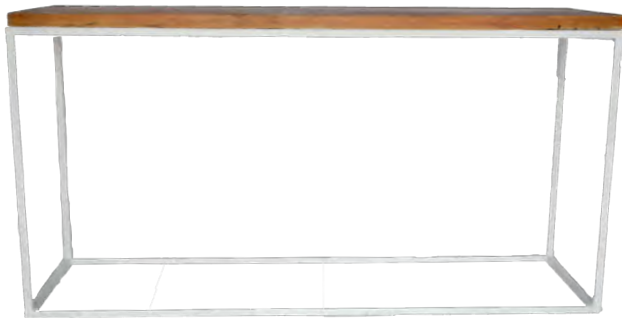

Wood Top Cocktail Counter White Frame
Size: 2m (L) x 40cm (W) x 1.0m (H)
R380
Qty: 6